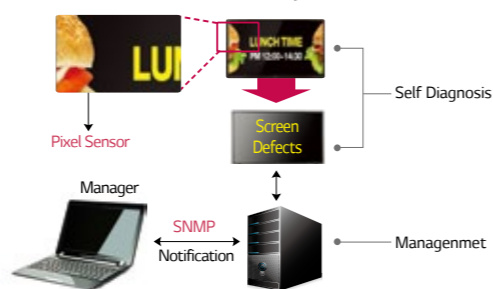

Screen Fault Detection (option)