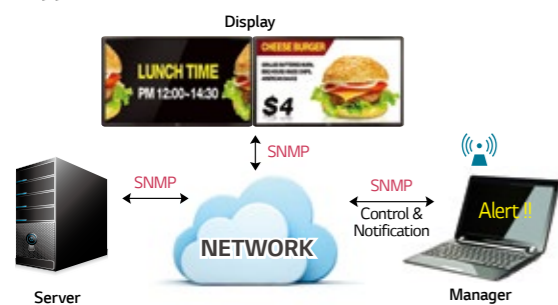

Support SNMP