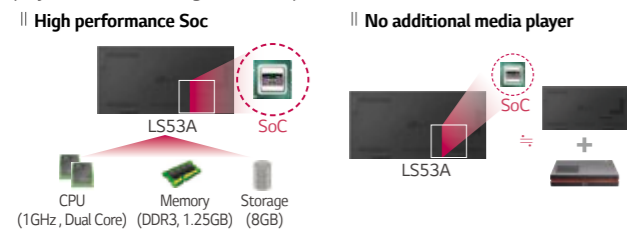

HIGH PERFORMANCE & COST-EFFECTIVE SoC

Without additional media player, our SoC type embedded media player can play contents like image, movie clip, etc.