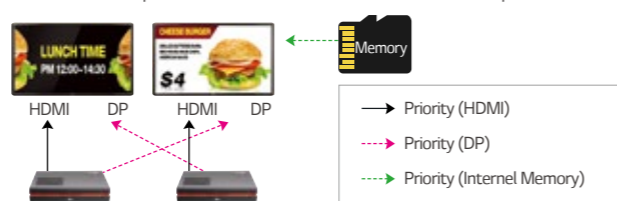

## HIGH PERFORMANCE & COST-EFFECTIVE SoC

Without additional media player, our SoC type embedded media player can play contents like image, movie clip, etc.

### Auto Signal Switching

The enhanced fail over function enables to display contents in internal memory without a dead spot even when the conditions of all external inputs are not working.